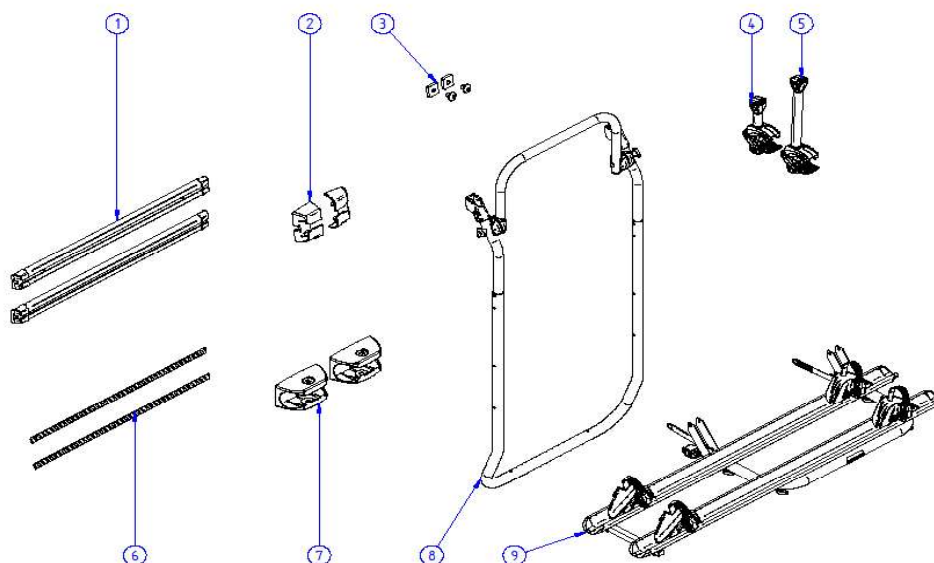

2019 SPARE PARTS LIST

Elite Van XT

THULE
SWEDEN

MH607-00

THULE
SWEDEN

THULE Elite Van XT

MH607-00

	ART.NR.	DESCRIPTION	RETAIL € (ex.VAT)
1	1500603150	MOUNTING RAIL D/J/B >2007 TOP + BOTTOM	165,10
1	1500603217	MOUNTING RAIL D/J/B >2007 TOP + BOTTOM BLACK	175,70
1	1500603218	MOUNTING RAIL VW CRAFTER>2017 TOP + BOTTOM BLACK	175,70
2	1500603151	MOUNTING RAIL ENDCAP 2PCS	3,50
3	1500603152	MOUNTING RAIL CONNECTION 4PCS	2,50
4	306463	G2 BIKE ARM #1 WITH LOCK - ANODISED (12cm)	see price list
5	307367	G2 BIKE ARM #2,5 WITH LOCK - ANODISED (30cm)	see price list
4	302036	G2 BIKE ARM #1 WITH LOCK - BLACK (12cm)	see price list
5	302038	G2 BIKE ARM #2.5 WITH LOCK - BLACK (30cm)	see price list
6	1500603153	COVER STRIP RIBBED 750mm 2PCS	5,80
7	1500603154	ELITE VAN XT FOOT + COVER 2PCS	7,00
8	1500603155	ELITE VAN XT BODY	116,70
8	1500603219	ELITE VAN XT BODY BLACK	124,30
9	1500603156	ELITE VAN XT PLATFORM COMPLETE	165,30
9	1500603220	ELITE VAN XT PLATFORM COMPLETE BLACK	176,90